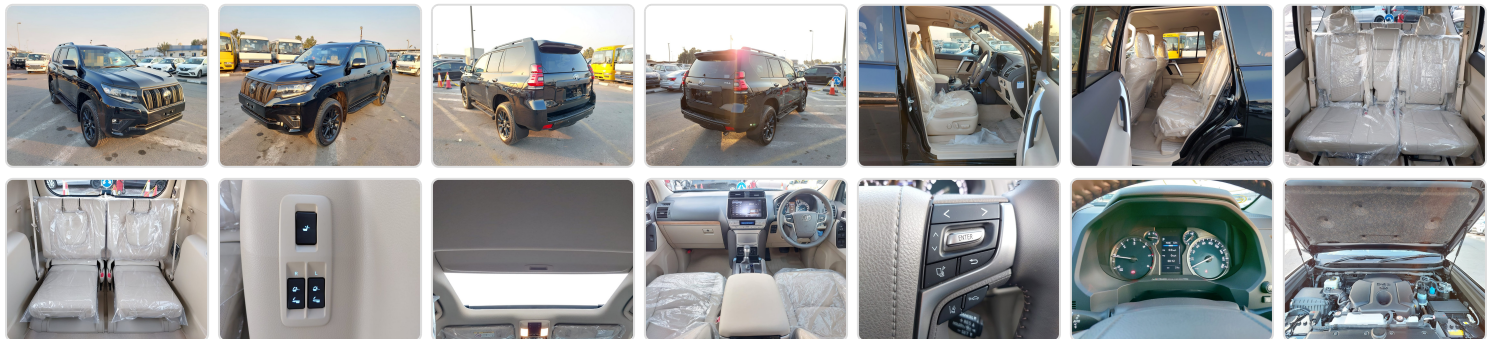

**TOYOTA LAND CRUISER PRADO**  
Stock ID 745956

**Registration Year: 2023/10**  
**Manufacture Year: 2021/12**

## Vehicle Specifications

<b>Model:</b>		<b>Chassis No:</b>	GDJ150-0085178	<b>Grade:</b>	TX-L	<b>Fuel:</b>	Diesel
<b>Engine:</b>	1GD-FTV	<b>Drive Train:</b>	4WD	<b>Dimensions:</b>	19 M <sup>3</sup>	<b>Shape:</b>	SUV
<b>Engine No:</b>	2023	<b>Transmission:</b>	AT	<b>Mileage:</b>	25	<b>Capacity:</b>	2800cc
<b>Ext. Color:</b>		<b>Weight (kg):</b>		<b>Seats:</b>	7	<b>Color:</b>	
<b>Certification:</b>		<b>Classification:</b>		<b>Exterior:</b>	BLACK	<b>Interior:</b>	BLACK BEIGE

## Vehicle images