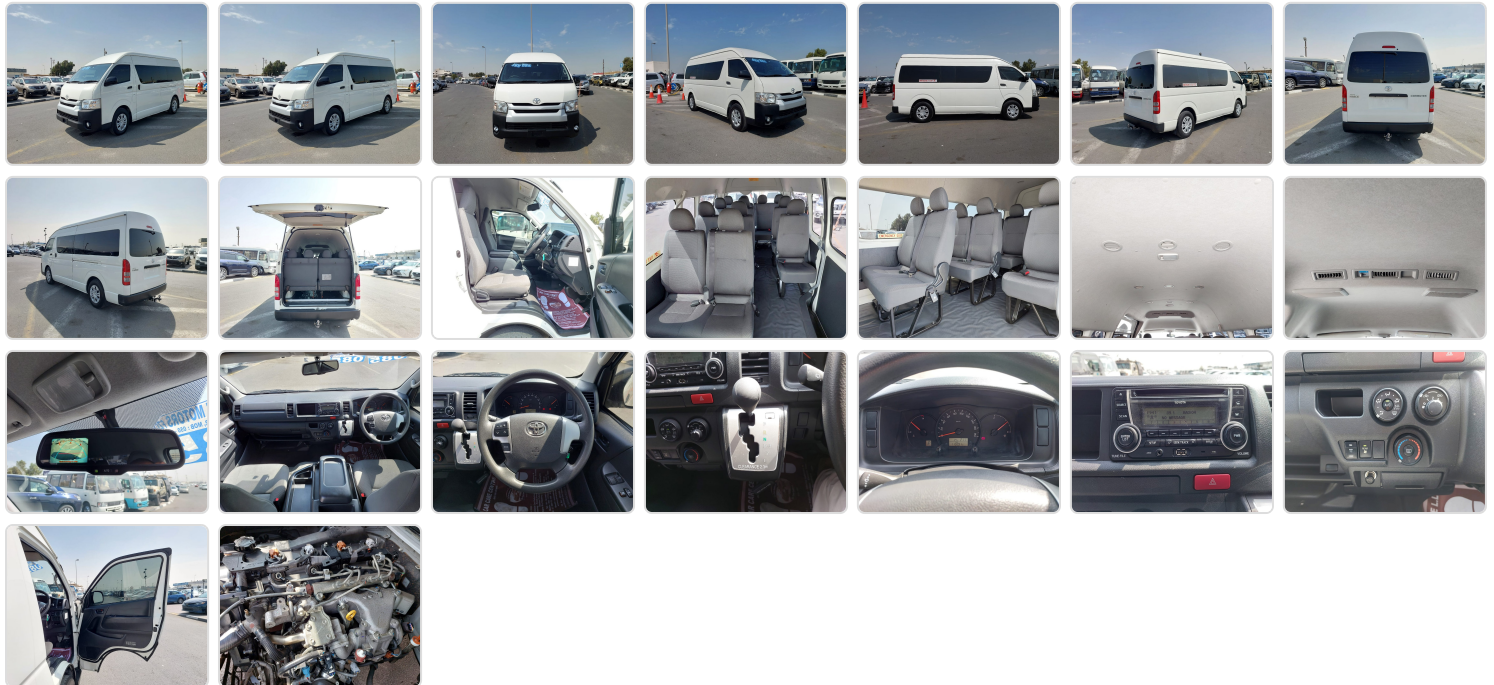

TOYOTA HIACE COMMUTER
Stock ID 225826

Registration Year: 2014
Manufacture Year: 2014

Vehicle Specifications

Model:		Chassis No:	JTFST22P400021575	Grade:		Fuel:	Diesel
Engine:	1KD	Drive Train:	2WD	Dimensions:	24 M ³	Shape:	VAN
Engine No:	2023	Transmission:	AT	Mileage:	110290	Capacity:	3000cc
Ext. Color:		Weight (kg):		Seats:	14	Color:	
Certification:		Classification:		Exterior:	WHITE	Interior:	BLACK

Vehicle images

Vehicle Options

Pwr Steering	Yes	Pwr Wind	Yes	Pwr Mirrors	Yes	Center Lock	Yes	Air Cond	Yes
Reverse Camera	Yes	Pwr Slide Door		Easy Closer		Cruise Control		ABS	
Air Bag	Yes	Fog Lamps		HID Head Lamps		LED Head Lamps		Spare Key	
Remote Key		Push Start		Seat Heater		Pwr Seat		Leather Seat	
Floor Mat		Sun Roof		Alloy Wheels		Grill Guard		Rear Wiper	
Rear Spoiler		Stereo (FULL)		Navi/TV		CD Player		Car MD	
AUX		Spare Tire		Spare Tire Case		Puncture Repairing Kit		Tool	
Jack		Operators Manual		Maint. Record		360 Degree Camera		AM/FM Radio	Yes
4WD		2WD	Yes	Back Tire		TV		Body Kit	
Side Skirts		Front Lip Spoiler		Turbo		Side Airbag		Wheel Spanner	
ESC		Keyless Entry							