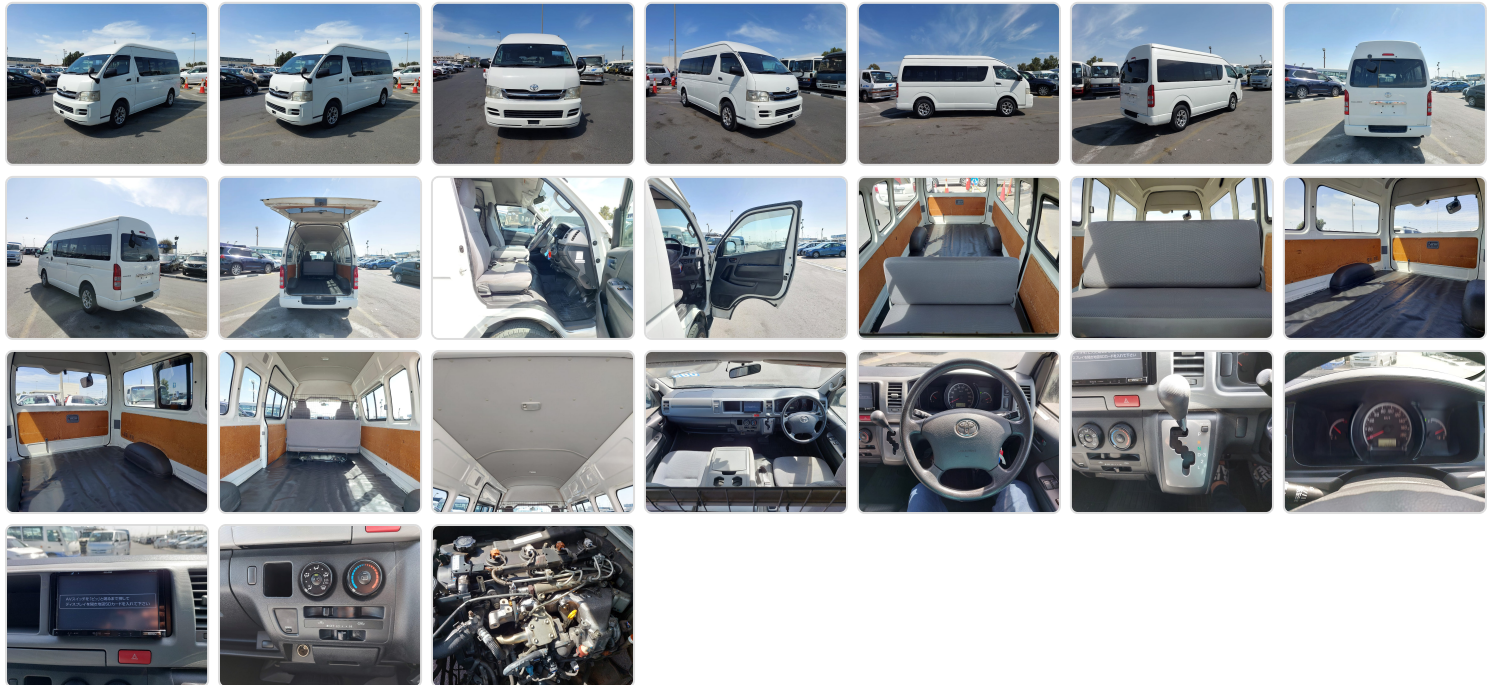

TOYOTA HIACE VAN
Stock ID 021014

Registration Year: 2010
Manufacture Year: 2010

Vehicle Specifications

Model:		Chassis No:	KDH221-0006521	Grade:		Fuel:	Diesel
Engine:	1KD	Drive Train:	2WD	Dimensions:	24 M ³	Shape:	VAN
Engine No:	2023	Transmission:	AT	Mileage:	268366	Capacity:	3000cc
Ext. Color:		Weight (kg):		Seats:	5	Color:	
Certification:		Classification:		Exterior:	WHITE	Interior:	GRAY

Vehicle images

Vehicle Options

Pwr Steering	<i>Yes</i>	Pwr Wind	<i>Yes</i>	Pwr Mirrors	Center Lock	<i>Yes</i>	Air Cond	<i>Yes</i>
Reverse Camera		Pwr Slide Door		Easy Closer	Cruise Control		ABS	
Air Bag		Fog Lamps		HID Head Lamps	LED Head Lamps		Spare Key	
Remote Key		Push Start		Seat Heater	Pwr Seat		Leather Seat	
Floor Mat		Sun Roof		Alloy Wheels	Grill Guard		Rear Wiper	
Rear Spoiler		Stereo (FULL)		Navi/TV	CD Player		Car MD	
AUX		Spare Tire		Spare Tire Case	Puncture Repairing Kit		Tool	
Jack		Operators Manual		Maint. Record	360 Degree Camera		AM/FM Radio	<i>Yes</i>
4WD		2WD	<i>Yes</i>	Back Tire	TV		Body Kit	
Side Skirts		Front Lip Spoiler		Turbo	Side Airbag		Wheel Spanner	
ESC		Keyless Entry						