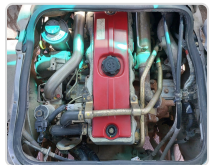

## Vehicle Specifications

<b>Model:</b>		<b>Chassis No:</b>	XZB50-0001401	<b>Grade:</b>		<b>Fuel:</b>	Diesel
<b>Engine:</b>	N04C	<b>Drive Train:</b>	2WD	<b>Dimensions:</b>	37 M <sup>3</sup>	<b>Shape:</b>	BUS
<b>Engine No:</b>	2023	<b>Transmission:</b>	MT	<b>Mileage:</b>	355566	<b>Capacity:</b>	4000cc
<b>Ext. Color:</b>		<b>Weight (kg):</b>		<b>Seats:</b>	29	<b>Color:</b>	
<b>Certification:</b>		<b>Classification:</b>		<b>Exterior:</b>	WHITE BLUE	<b>Interior:</b>	BEIGE

## Vehicle images