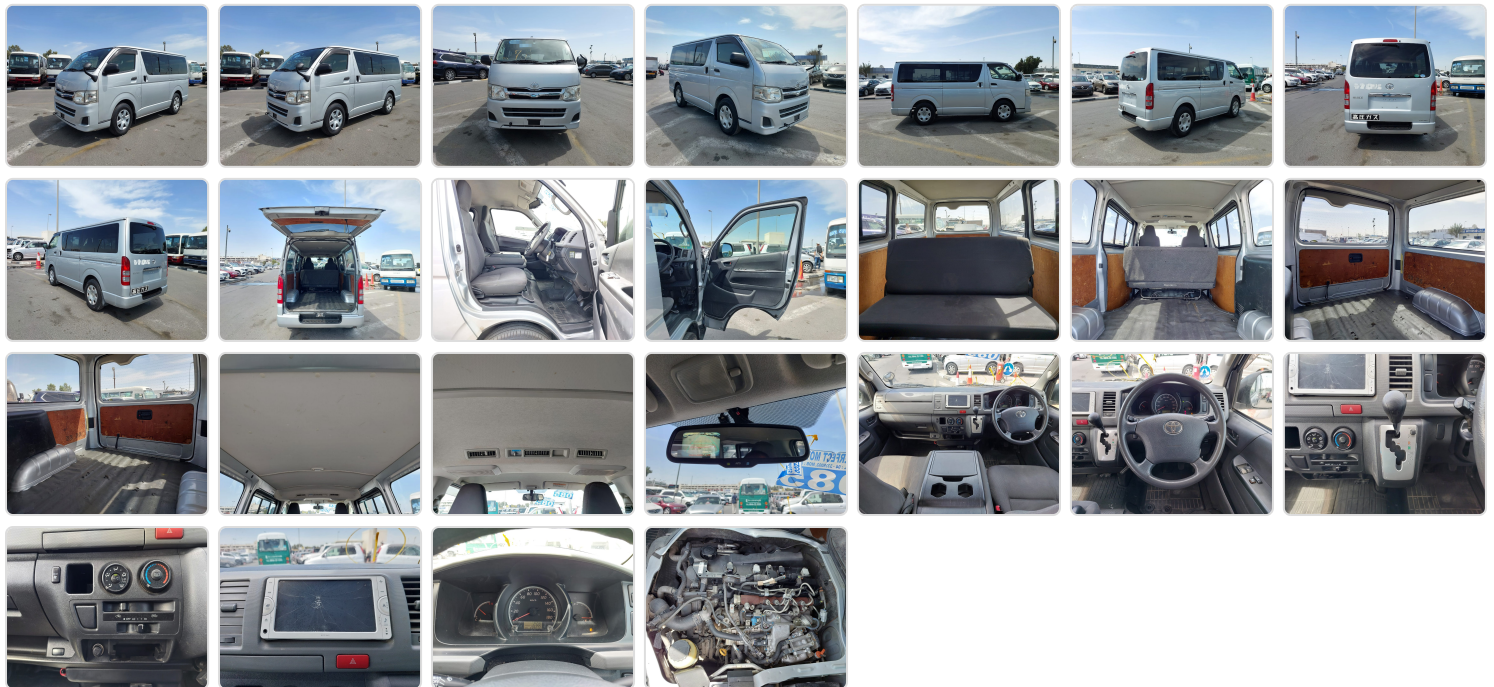

TOYOTA HIACE VAN
Stock ID 023440

Registration Year: 2013
Manufacture Year: 2013

Vehicle Specifications

Model:		Chassis No:	KDH201-0116913	Grade:		Fuel:	Diesel
Engine:	1KD	Drive Train:	2WD	Dimensions:	17 M ³	Shape:	VAN
Engine No:	2023	Transmission:	AT	Mileage:	286272	Capacity:	3000cc
Ext. Color:		Weight (kg):		Seats:	5	Color:	
Certification:		Classification:		Exterior:	SILVER	Interior:	BEIGE

Vehicle images

Vehicle Options

Pwr Steering	<i>Yes</i>	Pwr Wind	<i>Yes</i>	Pwr Mirrors	<i>Yes</i>	Center Lock	<i>Yes</i>	Air Cond	<i>Yes</i>
Reverse Camera		Pwr Slide Door		Easy Closer		Cruise Control		ABS	
Air Bag		Fog Lamps		HID Head Lamps		LED Head Lamps		Spare Key	
Remote Key		Push Start		Seat Heater		Pwr Seat		Leather Seat	
Floor Mat		Sun Roof		Alloy Wheels		Grill Guard		Rear Wiper	
Rear Spoiler		Stereo (FULL)		Navi/TV		CD Player		Car MD	
AUX		Spare Tire		Spare Tire Case		Puncture Repairing Kit		Tool	
Jack		Operators Manual		Maint. Record		360 Degree Camera		AM/FM Radio	
4WD		2WD	<i>Yes</i>	Back Tire		TV		Body Kit	
Side Skirts		Front Lip Spoiler		Turbo		Side Airbag		Wheel Spanner	
ESC		Keyless Entry							