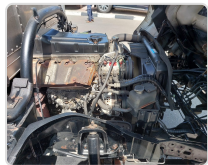

MITSUBISHI CANTER
Stock ID 041875

Registration Year: 1995
Manufacture Year: 1995

Vehicle Specifications

Model:		Chassis No:	FE638F-520499	Grade:		Fuel:	Diesel
Engine:	4D35	Drive Train:	2WD	Dimensions:	36 M ³	Shape:	TRUCK
Engine No:	2023	Transmission:	MT	Mileage:	65110	Capacity:	4560cc
Ext. Color:		Weight (kg):		Seats:	3	Color:	
Certification:		Classification:		Exterior:	WHITE	Interior:	GRAY

Vehicle images

Vehicle Options

Pwr Steering	Yes	Pwr Wind	Yes	Pwr Mirrors	Center Lock	Air Cond	Yes
Reverse Camera		Pwr Slide Door		Easy Closer	Cruise Control	ABS	
Air Bag		Fog Lamps		HID Head Lamps	LED Head Lamps	Spare Key	
Remote Key		Push Start		Seat Heater	Pwr Seat	Leather Seat	
Floor Mat		Sun Roof		Alloy Wheels	Grill Guard	Rear Wiper	
Rear Spoiler		Stereo (FULL)		Navi/TV	CD Player	Car MD	
AUX		Spare Tire		Spare Tire Case	Puncture Repairing Kit	Tool	
Jack		Operators Manual		Maint. Record	360 Degree Camera	AM/FM Radio	Yes
4WD		2WD	Yes	Back Tire	TV	Body Kit	
Side Skirts		Front Lip Spoiler		Turbo	Side Airbag	Wheel Spanner	
ESC		Keyless Entry					