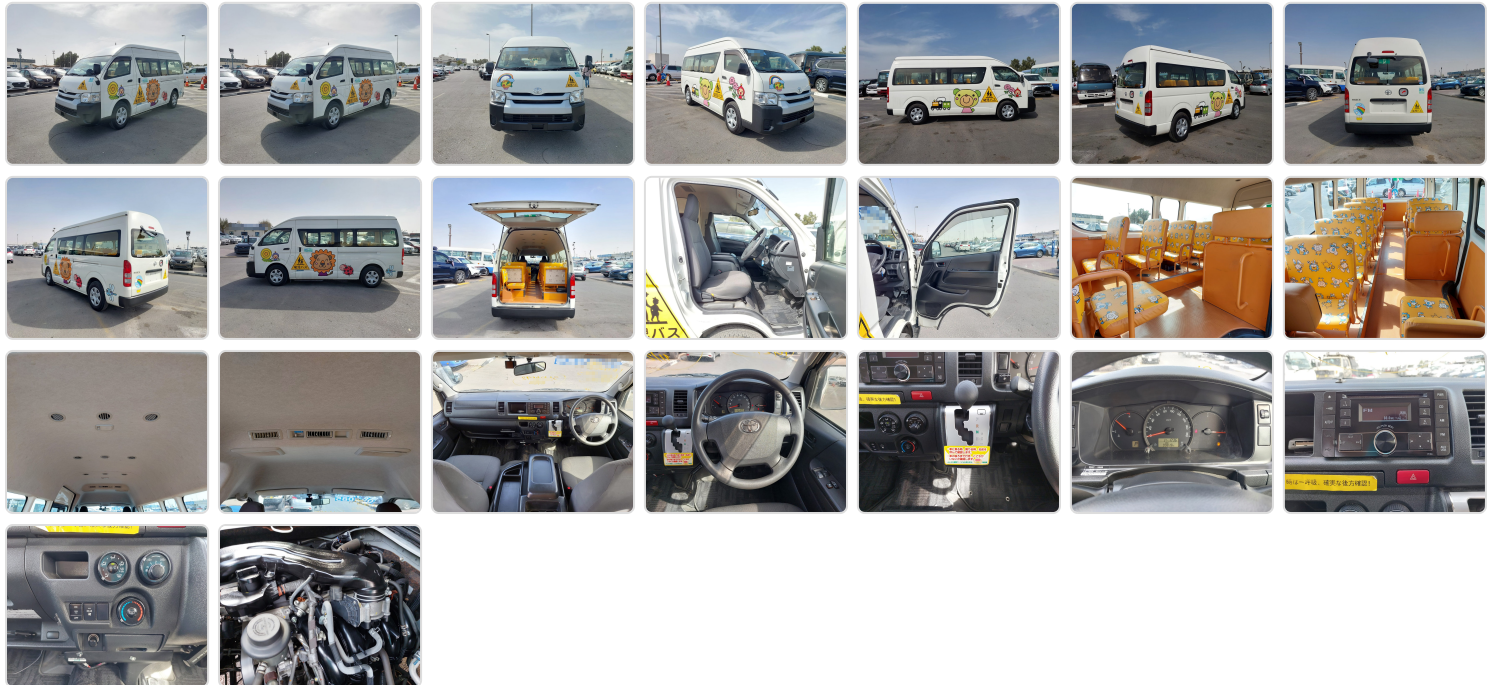

TOYOTA HIACE VAN
Stock ID 042304

Registration Year: 2015
Manufacture Year: 2015

Vehicle Specifications

Model:		Chassis No:	TRH223-6161832	Grade:		Fuel:	Petrol
Engine:	2TR	Drive Train:	2WD	Dimensions:	24 M ³	Shape:	VAN
Engine No:	2023	Transmission:	AT	Mileage:	99819	Capacity:	2700cc
Ext. Color:		Weight (kg):		Seats:	2	Color:	
Certification:		Classification:		Exterior:	WHITE	Interior:	GRAY

Vehicle images

Vehicle Options

Pwr Steering	<i>Yes</i>	Pwr Wind	<i>Yes</i>	Pwr Mirrors	Center Lock	<i>Yes</i>	Air Cond	<i>Yes</i>
Reverse Camera		Pwr Slide Door		Easy Closer	Cruise Control		ABS	
Air Bag	<i>Yes</i>	Fog Lamps		HID Head Lamps	LED Head Lamps		Spare Key	
Remote Key		Push Start		Seat Heater	Pwr Seat		Leather Seat	
Floor Mat		Sun Roof		Alloy Wheels	Grill Guard		Rear Wiper	
Rear Spoiler		Stereo (FULL)		Navi/TV	CD Player		Car MD	
AUX		Spare Tire	<i>Yes</i>	Spare Tire Case	Puncture Repairing Kit		Tool	
Jack		Operators Manual		Maint. Record	360 Degree Camera		AM/FM Radio	<i>Yes</i>
4WD		2WD	<i>Yes</i>	Back Tire	TV		Body Kit	
Side Skirts		Front Lip Spoiler		Turbo	Side Airbag		Wheel Spanner	
ESC		Keyless Entry						