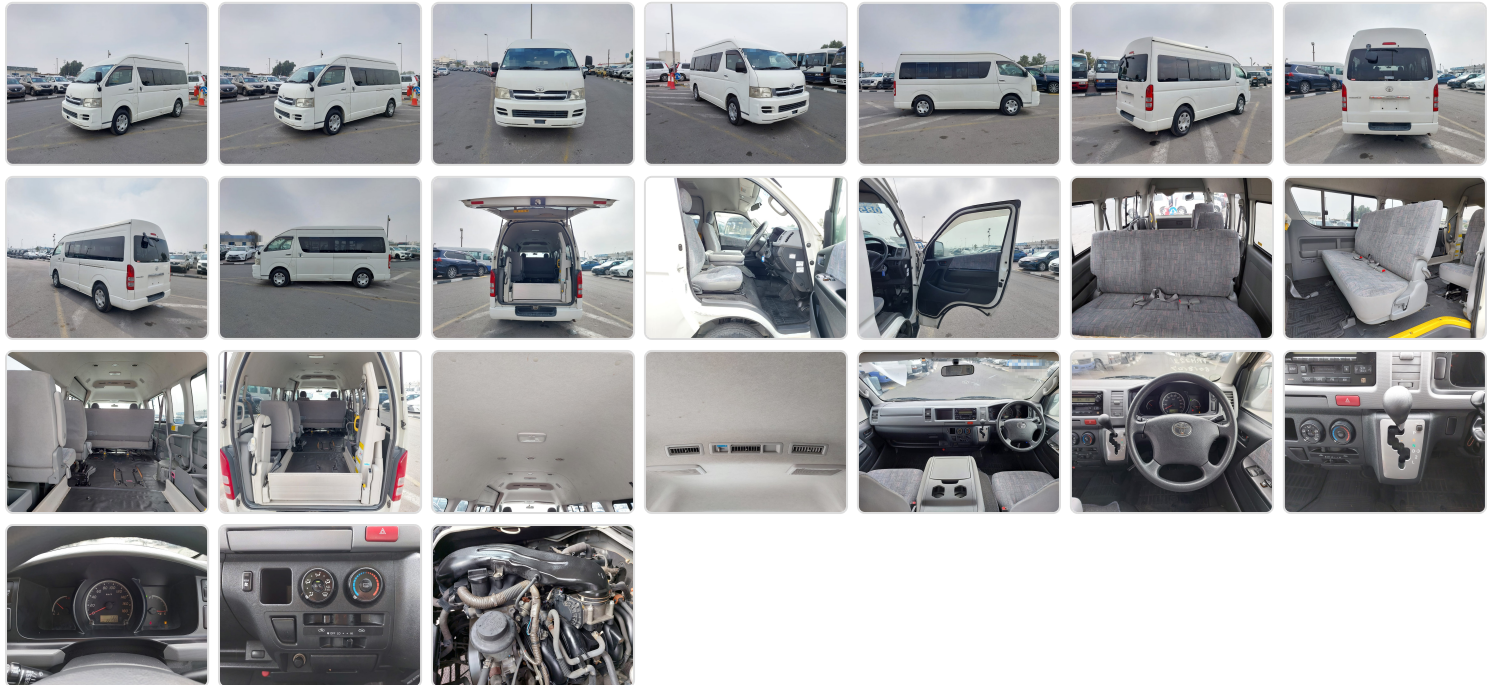

TOYOTA HIACE VAN  
Stock ID 537935

Registration Year: 2007  
Manufacture Year: 2007

## Vehicle Specifications

Model:		Chassis No:	TRH223-6018107	Grade:		Fuel:	Petrol
Engine:	2TR	Drive Train:	2WD	Dimensions:	24 M <sup>3</sup>	Shape:	VAN
Engine No:	2023	Transmission:	AT	Mileage:	221739	Capacity:	2700cc
Ext. Color:		Weight (kg):		Seats:	8	Color:	
Certification:		Classification:		Exterior:	WHITE	Interior:	SILVER

## Vehicle images