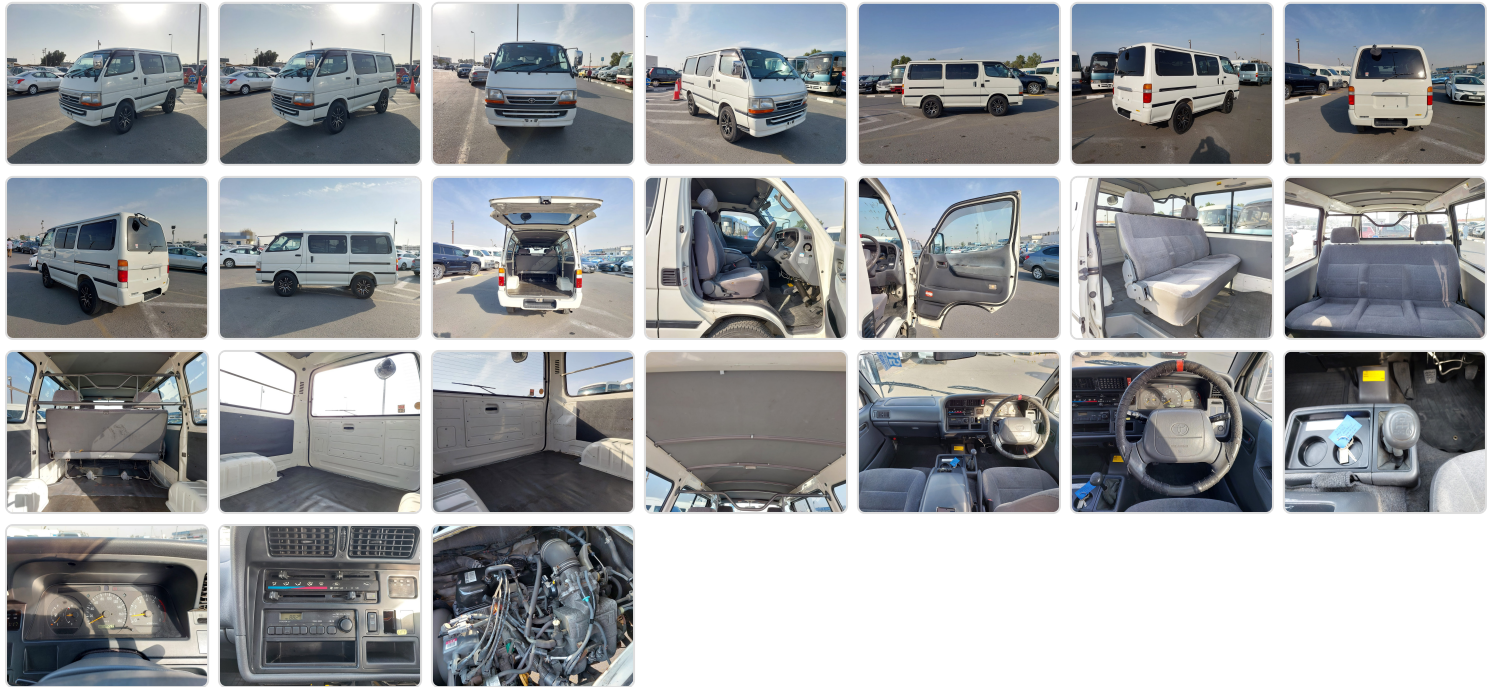

**TOYOTA HIACE VAN**  
Stock ID 074047

**Registration Year: 2001**  
**Manufacture Year: 2001**

## Vehicle Specifications

<b>Model:</b>		<b>Chassis No:</b>	RZH102-6004621	<b>Grade:</b>		<b>Fuel:</b>	Petrol
<b>Engine:</b>	1RZ	<b>Drive Train:</b>	2WD	<b>Dimensions:</b>	16 M <sup>3</sup>	<b>Shape:</b>	VAN
<b>Engine No:</b>	2023	<b>Transmission:</b>	MT	<b>Mileage:</b>	186574	<b>Capacity:</b>	2000cc
<b>Ext. Color:</b>		<b>Weight (kg):</b>		<b>Seats:</b>	5	<b>Color:</b>	
<b>Certification:</b>		<b>Classification:</b>		<b>Exterior:</b>	WHITE	<b>Interior:</b>	GRAY

## Vehicle images