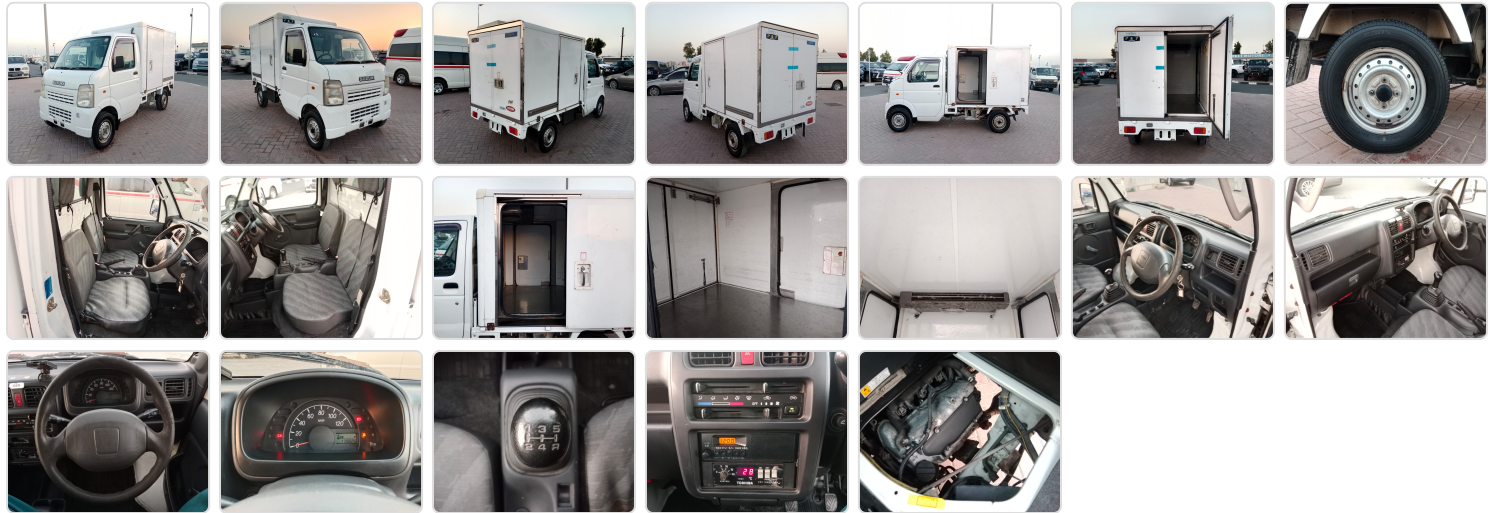

**SUZUKI CARRY TRUCK**  
Stock ID 365772

**Registration Year: 2006**  
**Manufacture Year: 2006**

## Vehicle Specifications

<b>Model:</b>		<b>Chassis No:</b>	DA63T-443023	<b>Grade:</b>	FREEZER	<b>Fuel:</b>	Petrol
<b>Engine:</b>		<b>Drive Train:</b>	2WD	<b>Dimensions:</b>	11 M <sup>3</sup>	<b>Shape:</b>	PICK UP
<b>Engine No:</b>	2023	<b>Transmission:</b>	MT	<b>Mileage:</b>	170900	<b>Capacity:</b>	660cc
<b>Ext. Color:</b>		<b>Weight (kg):</b>		<b>Seats:</b>	2	<b>Color:</b>	
<b>Certification:</b>		<b>Classification:</b>		<b>Exterior:</b>	WHITE	<b>Interior:</b>	GRAY

## Vehicle images