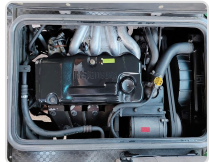

MITSUBISHI ROSA
Stock ID 789036

Registration Year: 1996
Manufacture Year: 1996

Vehicle Specifications

Model:	4D35	Chassis No:	BE438F-40678	Grade:		Fuel:	Diesel
Engine:		Drive Train:	2WD	Dimensions:	38 M ³	Shape:	BUS
Engine No:	2023	Transmission:	AT	Mileage:	297500	Capacity:	4600cc
Ext. Color:		Weight (kg):		Seats:	29	Color:	
Certification:		Classification:		Exterior:	OTHER	Interior:	SILVER

Vehicle images

Vehicle Options

Pwr Steering	<i>Yes</i>	Pwr Wind		Pwr Mirrors	Center Lock	Air Cond	<i>Yes</i>
Reverse Camera		Pwr Slide Door		Easy Closer	Cruise Control	ABS	
Air Bag		Fog Lamps		HID Head Lamps	LED Head Lamps	Spare Key	
Remote Key		Push Start		Seat Heater	Pwr Seat	Leather Seat	
Floor Mat		Sun Roof		Alloy Wheels	Grill Guard	Rear Wiper	
Rear Spoiler		Stereo (FULL)		Navi/TV	CD Player	Car MD	
AUX		Spare Tire		Spare Tire Case	Puncture Repairing Kit	Tool	
Jack		Operators Manual		Maint. Record	360 Degree Camera	AM/FM Radio	<i>Yes</i>
4WD		2WD	<i>Yes</i>	Back Tire	TV	Body Kit	
Side Skirts		Front Lip Spoiler		Turbo	Side Airbag	Wheel Spanner	
ESC		Keyless Entry					