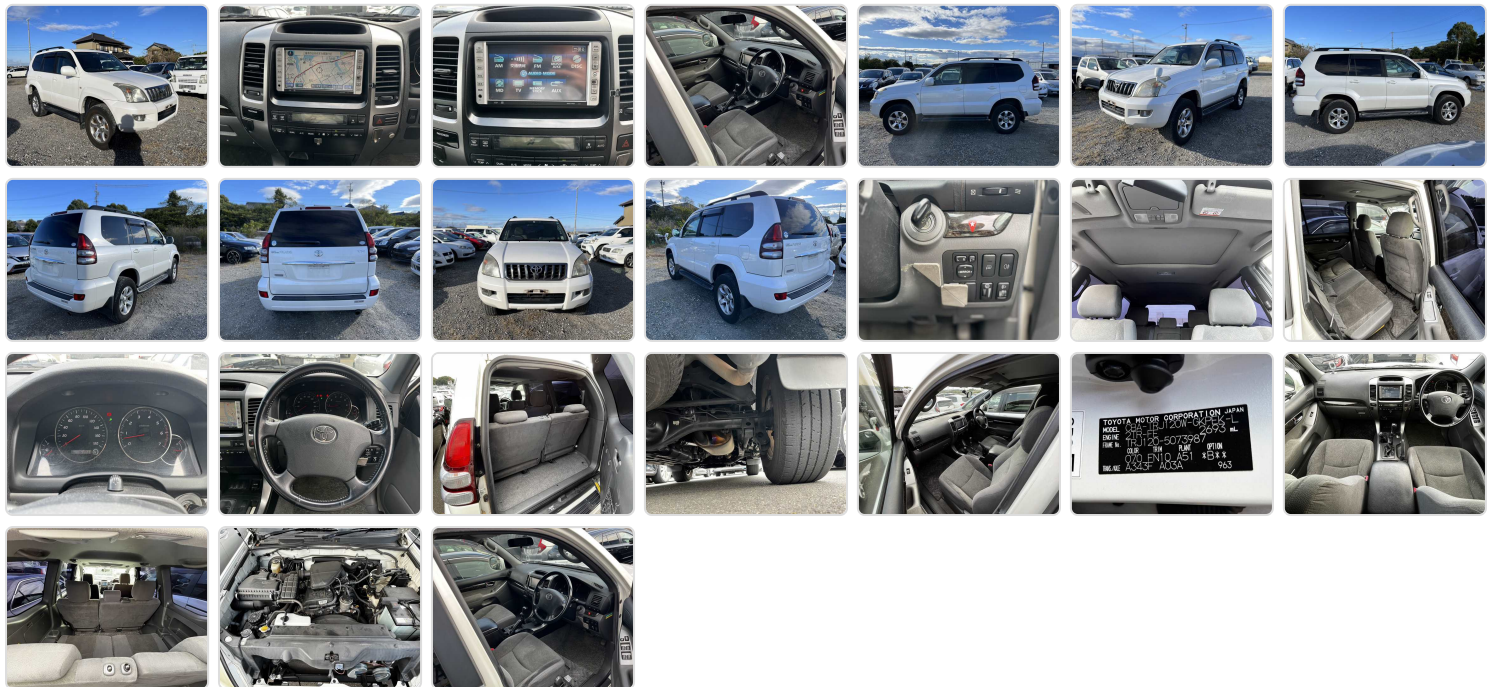

TOYOTA LAND CRUISER
Stock ID 332553

Registration Year: 2007
Manufacture Year: 2007

Vehicle Specifications

Model:	2TR	Chassis No:	TRJ120-5073	Grade:	TX LIMITED / 8-SEATS / ROOF RAIL	Fuel:	Petrol
Engine:	1KR K052138	Drive Train:	2WD	Dimensions:	17 M ³	Shape:	SUV
Engine No:	2023	Transmission:	AT	Mileage:	161,000	Capacity:	2,690cc
Ext. Color:	white	Weight (kg):	1,940 / 2,380	Seats:	7	Color:	S28
Certification:	19402	Classification:	0002	Exterior:	3.5 points	Interior:	4.0 points

Vehicle images

Vehicle Options

Pwr Steering	Yes	Pwr Wind	Yes	Pwr Mirrors	Yes	Center Lock	Yes	Air Cond	
Reverse Camera		Pwr Slide Door		Easy Closer		Cruise Control		ABS	
Air Bag	Yes	Fog Lamps	Yes	HID Head Lamps	Yes	LED Head Lamps	Yes	Spare Key	
Remote Key		Push Start	Yes	Seat Heater	Yes	Pwr Seat	Yes	Leather Seat	
Floor Mat		Sun Roof		Alloy Wheels		Grill Guard		Rear Wiper	
Rear Spoiler	Yes	Stereo (FULL)	Yes	Navi/TV		CD Player		Car MD	
AUX		Spare Tire		Spare Tire Case	Yes	Puncture Repairing Kit	Yes	Tool	
Jack		Operators Manual		Maint. Record		360 Degree Camera		AM/FM Radio	
4WD		2WD		Back Tire		TV		Body Kit	
Side Skirts		Front Lip Spoiler		Turbo		Side Airbag		Wheel Spanner	
ESC		Keyless Entry							