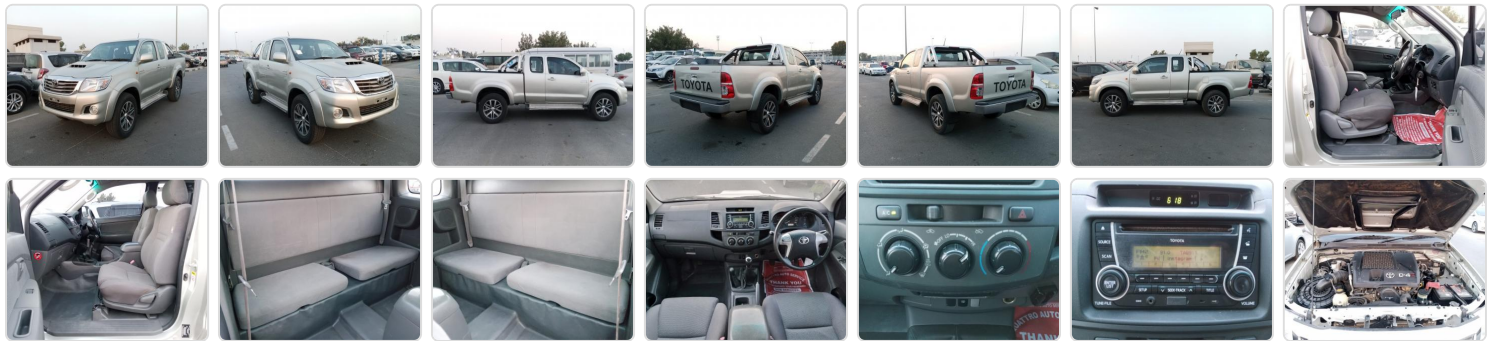

TOYOTA HILUX
Stock ID 731456

Registration Year: 2013
Manufacture Year: 0

Vehicle Specifications

Model:		Chassis No:	MR0HZ22GX03516221	Grade:	EXTRA CAB	Fuel:	Diesel
Engine:	1KD-FTV	Drive Train:	4WD	Dimensions:	17 M ³	Shape:	PICK UP
Engine No:	2023	Transmission:	MT	Mileage:	288500	Capacity:	3000cc
Ext. Color:		Weight (kg):		Seats:	4	Color:	
Certification:		Classification:		Exterior:	SILVER	Interior:	BLACK

Vehicle images

Vehicle Options

Pwr Steering	<i>Yes</i>	Pwr Wind	<i>Yes</i>	Pwr Mirrors	<i>Yes</i>	Center Lock	<i>Yes</i>	Air Cond	<i>Yes</i>
Reverse Camera		Pwr Slide Door		Easy Closer		Cruise Control		ABS	
Air Bag	<i>Yes</i>	Fog Lamps	<i>Yes</i>	HID Head Lamps		LED Head Lamps		Spare Key	
Remote Key		Push Start		Seat Heater		Pwr Seat		Leather Seat	
Floor Mat		Sun Roof		Alloy Wheels	<i>Yes</i>	Grill Guard		Rear Wiper	
Rear Spoiler		Stereo (FULL)		Navi/TV		CD Player	<i>Yes</i>	Car MD	
AUX		Spare Tire	<i>Yes</i>	Spare Tire Case		Puncture Repairing Kit		Tool	
Jack		Operators Manual		Maint. Record		360 Degree Camera		AM/FM Radio	<i>Yes</i>
4WD	<i>Yes</i>	2WD		Back Tire		TV		Body Kit	
Side Skirts		Front Lip Spoiler		Turbo		Side Airbag		Wheel Spanner	
ESC		Keyless Entry							