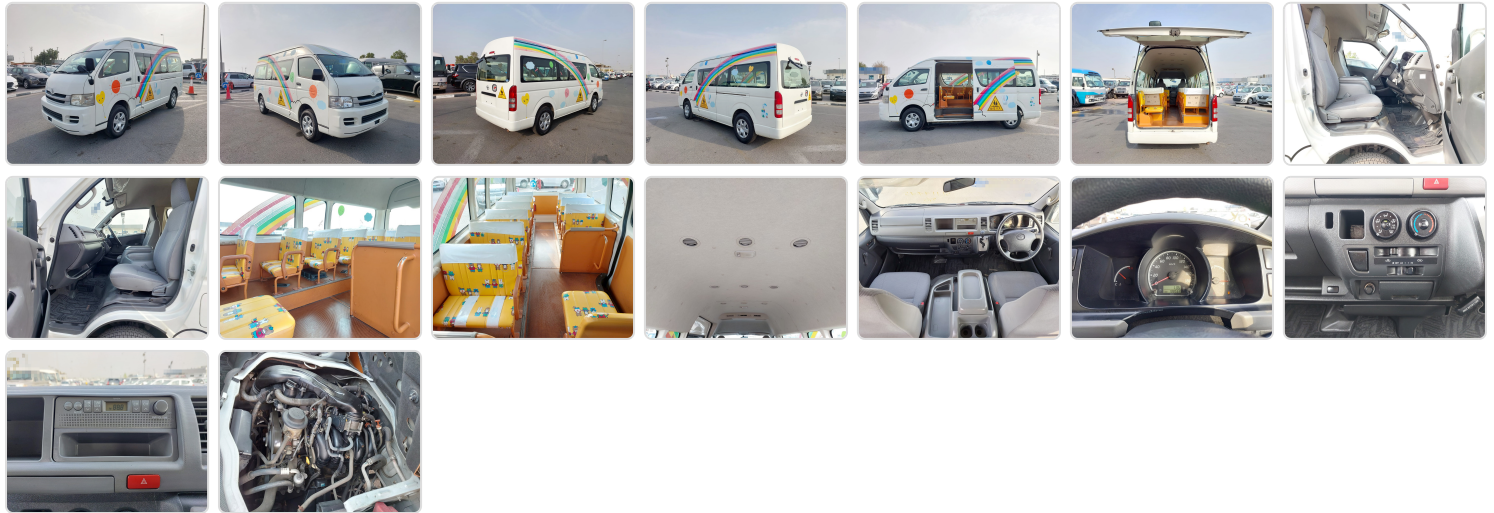

TOYOTA HIACE VAN
Stock ID 100985

Registration Year: 2005
Manufacture Year: 0

Vehicle Specifications

Model:		Chassis No:	TRH228-0001093	Grade:		Fuel:	Petrol
Engine:	2TR-FE	Drive Train:	4WD	Dimensions:	24 M ³	Shape:	VAN
Engine No:	2023	Transmission:	AT	Mileage:	188600	Capacity:	2700cc
Ext. Color:		Weight (kg):		Seats:	2	Color:	
Certification:		Classification:		Exterior:	WHITE	Interior:	BLACK

Vehicle images

Vehicle Options

Pwr Steering	Yes	Pwr Wind		Pwr Mirrors		Center Lock	Yes	Air Cond	Yes
Reverse Camera		Pwr Slide Door		Easy Closer		Cruise Control		ABS	
Air Bag	Yes	Fog Lamps		HID Head Lamps		LED Head Lamps		Spare Key	
Remote Key		Push Start		Seat Heater		Pwr Seat		Leather Seat	
Floor Mat		Sun Roof		Alloy Wheels		Grill Guard		Rear Wiper	
Rear Spoiler		Stereo (FULL)		Navi/TV		CD Player		Car MD	
AUX		Spare Tire		Spare Tire Case		Puncture Repairing Kit		Tool	
Jack		Operators Manual		Maint. Record		360 Degree Camera		AM/FM Radio	Yes
4WD	Yes	2WD		Back Tire		TV		Body Kit	
Side Skirts		Front Lip Spoiler		Turbo		Side Airbag		Wheel Spanner	
ESC		Keyless Entry							