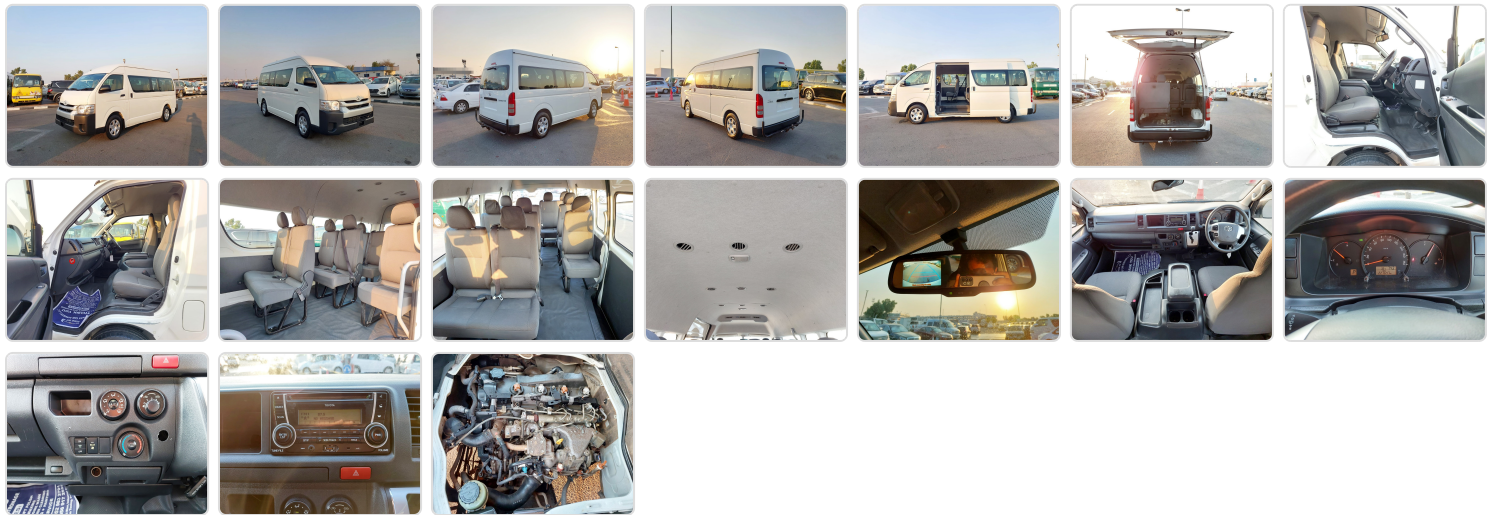

TOYOTA HIACE COMMUTER
Stock ID 095257

Registration Year: 2014
Manufacture Year: 0

Vehicle Specifications

Model:		Chassis No:	JTFST22P900021197	Grade:		Fuel:	Diesel
Engine:	1KD-FTV	Drive Train:	2WD	Dimensions:	24 M ³	Shape:	VAN
Engine No:	2023	Transmission:	AT	Mileage:	227700	Capacity:	3000cc
Ext. Color:		Weight (kg):		Seats:	12	Color:	
Certification:		Classification:		Exterior:	WHITE	Interior:	BLACK

Vehicle images

Vehicle Options

Pwr Steering	Yes	Pwr Wind	Yes	Pwr Mirrors	Yes	Center Lock	Yes	Air Cond	Yes
Reverse Camera		Pwr Slide Door		Easy Closer		Cruise Control		ABS	
Air Bag	Yes	Fog Lamps		HID Head Lamps		LED Head Lamps		Spare Key	
Remote Key		Push Start		Seat Heater		Pwr Seat		Leather Seat	
Floor Mat		Sun Roof		Alloy Wheels		Grill Guard		Rear Wiper	
Rear Spoiler		Stereo (FULL)		Navi/TV		CD Player		Car MD	
AUX		Spare Tire		Spare Tire Case		Puncture Repairing Kit		Tool	
Jack		Operators Manual		Maint. Record		360 Degree Camera		AM/FM Radio	Yes
4WD		2WD	Yes	Back Tire		TV		Body Kit	
Side Skirts		Front Lip Spoiler		Turbo		Side Airbag		Wheel Spanner	
ESC		Keyless Entry							