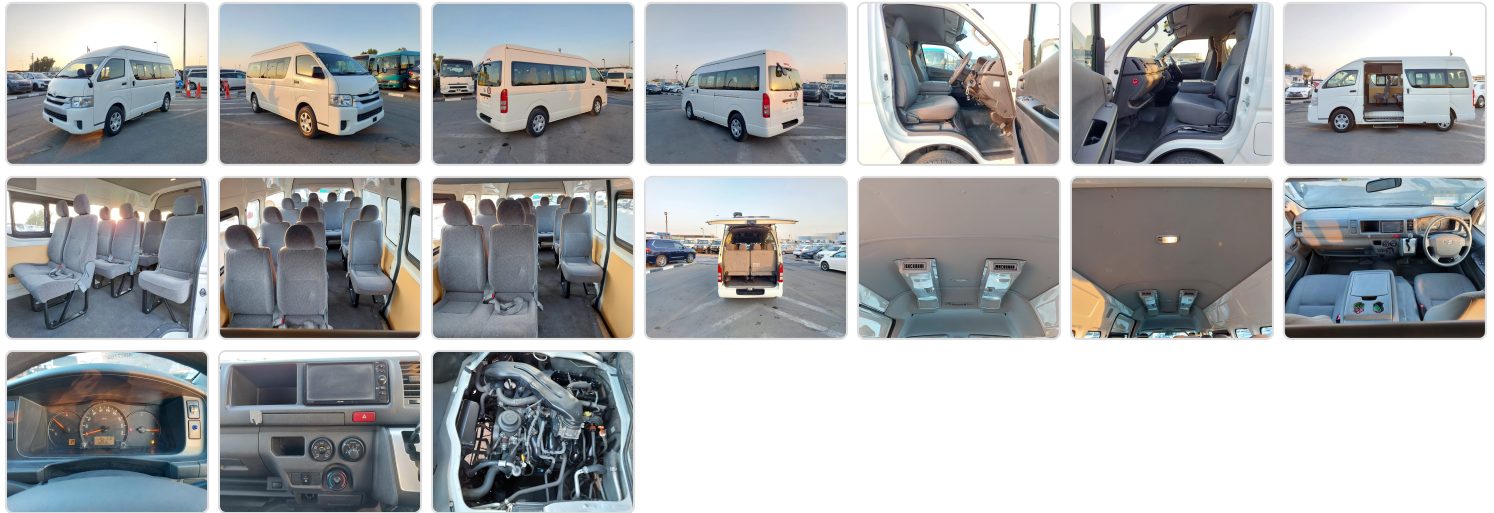

TOYOTA HIACE COMMUTER
Stock ID 305719

Registration Year: 2014
Manufacture Year: 0

Vehicle Specifications

Model:		Chassis No:	TRH221-0046800	Grade:		Fuel:	Petrol
Engine:	2TR-FE	Drive Train:	2WD	Dimensions:	24 M ³	Shape:	VAN
Engine No:	2023	Transmission:	AT	Mileage:	140500	Capacity:	2700cc
Ext. Color:		Weight (kg):		Seats:	14	Color:	
Certification:		Classification:		Exterior:	WHITE	Interior:	GRAY

Vehicle images

Vehicle Options

Pwr Steering	Yes	Pwr Wind	Yes	Pwr Mirrors	Center Lock	Yes	Air Cond	Yes
Reverse Camera		Pwr Slide Door		Easy Closer	Cruise Control		ABS	
Air Bag	Yes	Fog Lamps		HID Head Lamps	LED Head Lamps		Spare Key	
Remote Key		Push Start		Seat Heater	Pwr Seat		Leather Seat	
Floor Mat		Sun Roof		Alloy Wheels	Grill Guard		Rear Wiper	
Rear Spoiler		Stereo (FULL)		Navi/TV	CD Player		Car MD	
AUX		Spare Tire		Spare Tire Case	Puncture Repairing Kit		Tool	
Jack		Operators Manual		Maint. Record	360 Degree Camera		AM/FM Radio	
4WD		2WD	Yes	Back Tire	TV		Body Kit	
Side Skirts		Front Lip Spoiler		Turbo	Side Airbag		Wheel Spanner	
ESC		Keyless Entry						