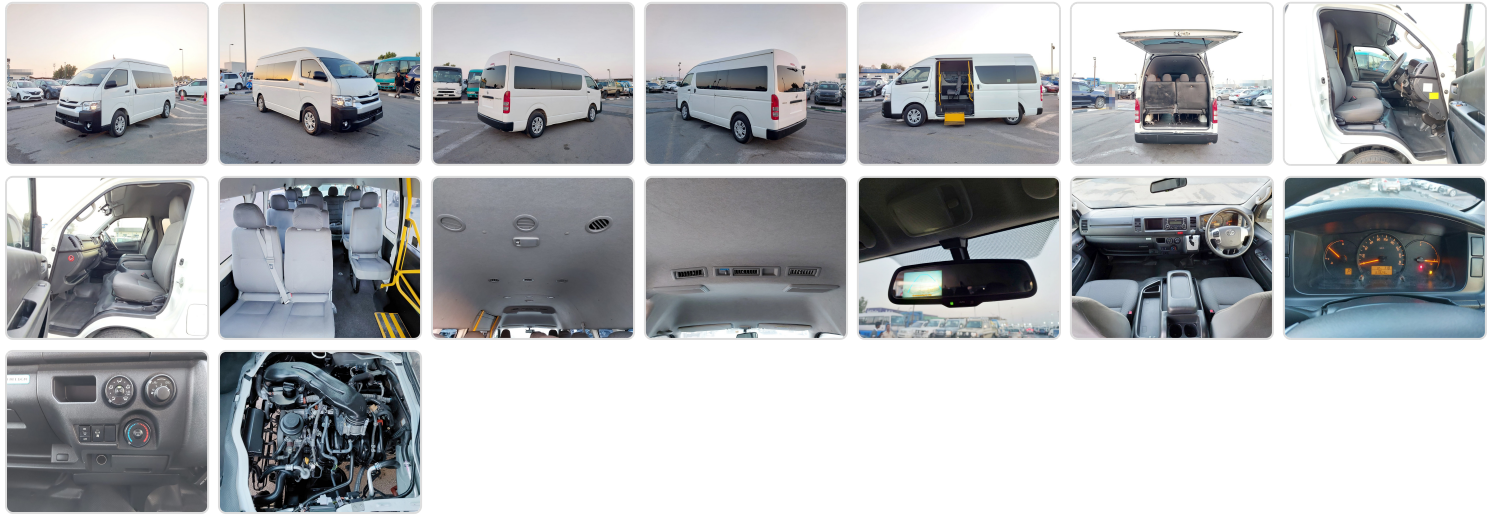

TOYOTA HIACE COMMUTER
Stock ID 459364

Registration Year: 2016
Manufacture Year: 0

Vehicle Specifications

Model:		Chassis No:	JTFSX22P006168493	Grade:		Fuel:	Petrol
Engine:	2TR-FE	Drive Train:	2WD	Dimensions:	24 M ³	Shape:	VAN
Engine No:	2023	Transmission:	AT	Mileage:	163700	Capacity:	2700cc
Ext. Color:		Weight (kg):		Seats:	14	Color:	
Certification:		Classification:		Exterior:	WHITE	Interior:	BLACK

Vehicle images

Vehicle Options

Pwr Steering	Yes	Pwr Wind	Yes	Pwr Mirrors	Yes	Center Lock	Yes	Air Cond	Yes
Reverse Camera	Yes	Pwr Slide Door	Yes	Easy Closer		Cruise Control		ABS	
Air Bag	Yes	Fog Lamps	Yes	HID Head Lamps		LED Head Lamps		Spare Key	
Remote Key		Push Start		Seat Heater		Pwr Seat		Leather Seat	
Floor Mat		Sun Roof		Alloy Wheels		Grill Guard		Rear Wiper	
Rear Spoiler		Stereo (FULL)		Navi/TV		CD Player		Car MD	
AUX		Spare Tire		Spare Tire Case		Puncture Repairing Kit		Tool	
Jack		Operators Manual		Maint. Record		360 Degree Camera		AM/FM Radio	Yes
4WD		2WD	Yes	Back Tire		TV		Body Kit	
Side Skirts		Front Lip Spoiler		Turbo		Side Airbag		Wheel Spanner	
ESC		Keyless Entry							