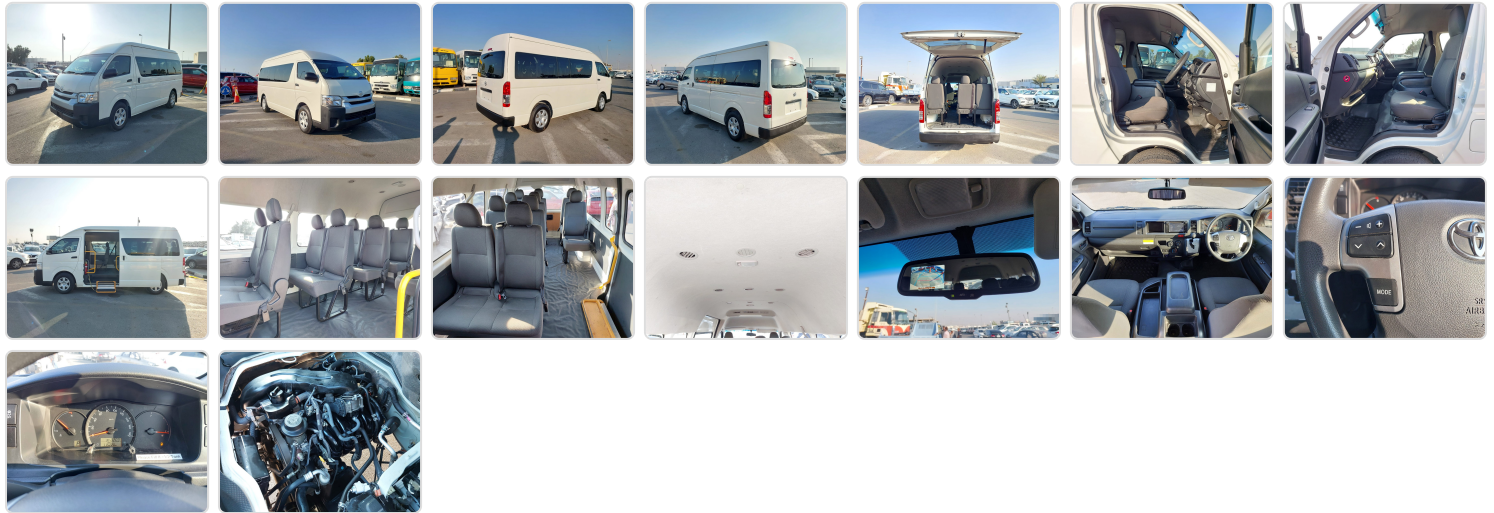

TOYOTA HIACE COMMUTER
Stock ID 584388

Registration Year: 2018
Manufacture Year: 0

Vehicle Specifications

Model:		Chassis No:	JTFSX22P106199476	Grade:		Fuel:	Petrol
Engine:	2TR-FE	Drive Train:	2WD	Dimensions:	24 M ³	Shape:	VAN
Engine No:	2023	Transmission:	AT	Mileage:	115300	Capacity:	2700cc
Ext. Color:		Weight (kg):		Seats:	12	Color:	
Certification:		Classification:		Exterior:	WHITE	Interior:	BLACK

Vehicle images

Vehicle Options

Pwr Steering	Yes	Pwr Wind	Yes	Pwr Mirrors	Yes	Center Lock	Yes	Air Cond	Yes
Reverse Camera	Yes	Pwr Slide Door		Easy Closer		Cruise Control		ABS	
Air Bag	Yes	Fog Lamps		HID Head Lamps		LED Head Lamps		Spare Key	
Remote Key		Push Start		Seat Heater		Pwr Seat		Leather Seat	
Floor Mat		Sun Roof		Alloy Wheels		Grill Guard		Rear Wiper	
Rear Spoiler		Stereo (FULL)		Navi/TV		CD Player		Car MD	
AUX		Spare Tire	Yes	Spare Tire Case		Puncture Repairing Kit		Tool	
Jack		Operators Manual		Maint. Record		360 Degree Camera		AM/FM Radio	Yes
4WD		2WD	Yes	Back Tire		TV	Yes	Body Kit	
Side Skirts		Front Lip Spoiler		Turbo		Side Airbag		Wheel Spanner	
ESC		Keyless Entry							